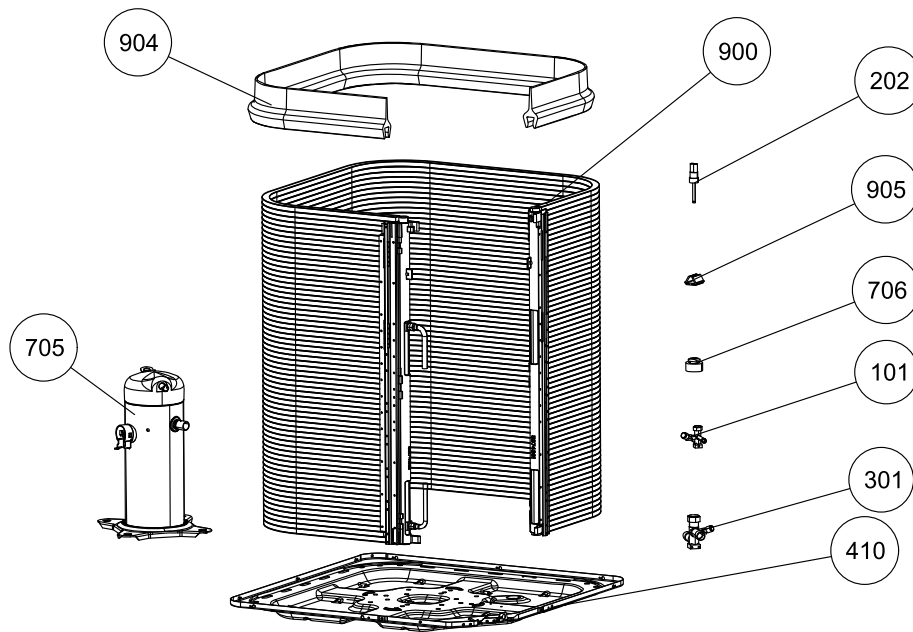

Section : REFRIGERATION SYSTEM

Section	Callout	Replacement Part #	Description	Original Part #	RAC1431 8B21S	RAC1432 4B21S	RAC1433 0B21S	RAC1433 6B21S	RAC1434 2B21S
3	NS	S1-6109460	FILTER-DRIER,LIQUID,3/8 ODF,DCL 053S	S1-6109460	1	1	1	1	1
3	101	S1-02322459000	VALVE,BASE,3/8 INCH	S1-02322459000	1	1	1	1	1
3	202	S1-02546848000	SWITCH,PRESSURE,HIGH	S1-02546848000	1	1	1	1	1
3	301	S1-02322460000	VALVE,BASE,3/4 INCH	S1-02322460000	1	1	1	1	
3	301	S1-02322461000	VALVE,BASE,7/8 INCH	S1-02322461000					1
3	408	S1-07339532000	PNL_COILGUARD,EC,H29,SMO OTH GRANITE,LH	S1-07339532000				1	
3	408	S1-07339534000	PNL_COILGUARD,EC,H32,SMO OTH GRANITE,LH	S1-07339534000					1
3	410	S1-07348981001	BASE PAN,EB,GRANT	S1-07348981001	1	1	1		
3	705	S1-01505273004	COMPR,ROTARY,208/230-1-60,R-410A,POE	S1-01505273004			1		
3	705	S1-01505278004	COMPR,SCROLL,208/230-1-60,R-410A,POE	S1-01505278004	1				
3	705	S1-01505279004	COMPR,SCROLL,208/230-1-60,R-410A,POE	S1-01505279004		1			
3	705	S1-01505280004	COMPR,SCROLL,208/230-1-60,R-410A,POE	S1-01505280004				1	
3	705	S1-01505281004	COMPR,SCROLL,208/230-1-60,R-410A,POE	S1-01505281004					1
3	706	S1-02810505000	GROMMET	S1-02810505000					4