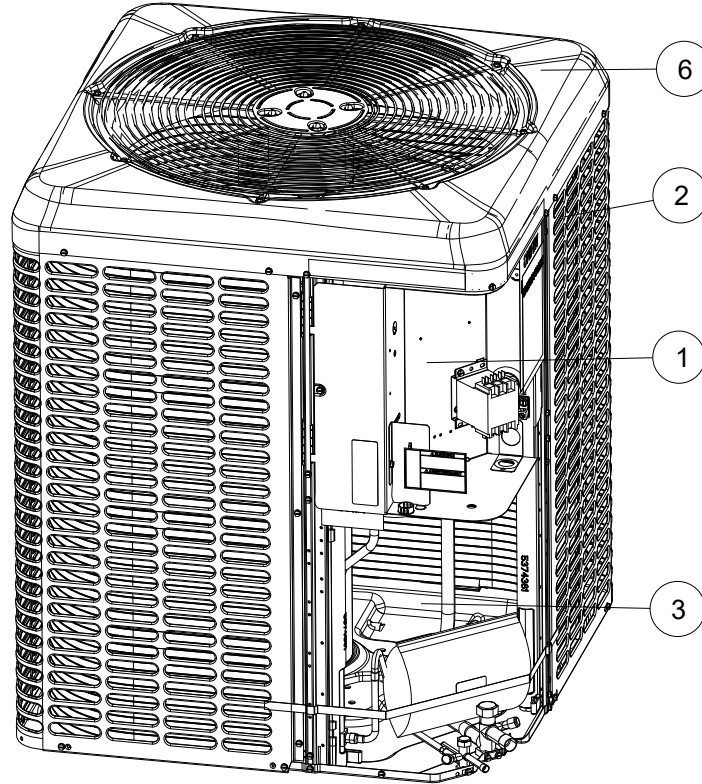

Section	Description
1	ELECTRICAL BOX / CONTROLS
2	SHEET METAL / CABINET PARTS
3	REFRIGERATION SYSTEM
6	ROOF ASSEM / OUTDOOR FAN AND MOTOR PARTS
8	MISCELLANEOUS
9	WIRING DIAGRAMS / VFD PARAMETERS
10	HARNESSES

Section : ELECTRICAL BOX / CONTROLS

Section	Callout	Replacement Part #	Description	Original Part #	RAC1431 8B21S	RAC1432 4B21S	RAC1433 0B21S	RAC1433 6B21S	RAC1434 2B21S
1	505	S1-02521798000	LUG,GROUND,ELECTRICAL ALUMINUM 1.06 X .5	S1-02521798000	1	1	1	1	1
1	506	S1-07339486001	CONTROL BOX,LARGE	S1-07339486001	1	1	1	1	1
1	509	S1-02425120700	CAP,RUN DUAL,45/5MFD,440V,ROUND	S1-02425120700				1	
1	509	S1-02425859700	CAP,RUN DUAL,35/5MFD,440V,ROUND	S1-02425859700	1	1			
1	509	S1-02425894700	CAP,RUN DUAL,40/5MFD,440V,ROUND	S1-02425894700			1		1
1	510	S1-02427531000	CNTCTR 1 POLE W/SHUNT,30A,24V	S1-02427531000	1	1	1	1	1
1	523	S1-02817106000	GASKET,RAIN HOOD,PLASTIC	S1-02817106000	1	1	1	1	1