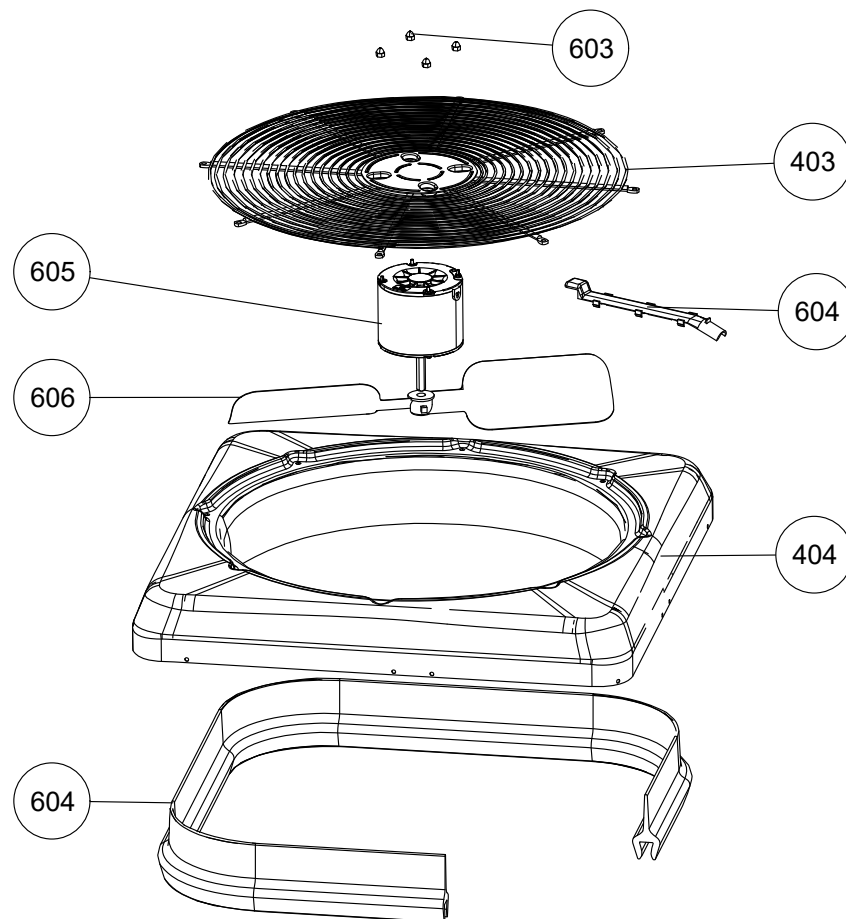

Section : ROOF ASSEM / OUTDOOR FAN AND MOTOR PARTS

Section	Callout	Replacement Part #	Description	Original Part #	RAC1431 8B21S	RAC1432 4B21S	RAC1433 0B21S	RAC1433 6B21S	RAC1434 2B21S
6	403	S1-02647769000	GUARD,FAN,BLACK,22 INCH (B)	S1-02647769000	1	1	1		
6	403	S1-02647770000	GUARD,FAN,BLACK,24 INCH (C)	S1-02647770000				1	1
6	403	S1-02816481000	BADGING,EVCON,OD,ML (M24)	S1-02816481000	1	1	1	1	1
6	404	S1-07339554000	TOP,EB,SMOOTH GRANITE	S1-07339554000	1	1	1		
6	404	S1-07339555000	TOP,EC,SMOOTH GRANITE	S1-07339555000				1	1
6	603	S1-36390117700	NUT,ACORN KIT #8-32 UNC	S1-36390117700	4	4	4	4	4
6	604	S1-02818868000	WIREWAY,B CABINET	S1-02818868000	1	1	1		
6	604	S1-02818869000	WIREWAY,C CABINET	S1-02818869000				1	1
6	605	S1-02436240000	MTR,COND,1/4,850,CWLE,208/230V	S1-02436240000				1	1
6	605	S1-02440886000	MTR,COND,1/8 HP,1075/1,CW,230-1-60	S1-02440886000		1	1		
6	605	S1-02440889000	MTR,COND,1/12,1000/1,CW,230-1-60	S1-02440889000	1				
6	606	S1-02631361000	FAN,PROP,24",CW,3-25,1/2"BORE	S1-02631361000				1	1
6	606	S1-32634097000	FAN,PROP,22",CW,2-20,1/2"BORE,KIT	S1-32634097000	1	1	1