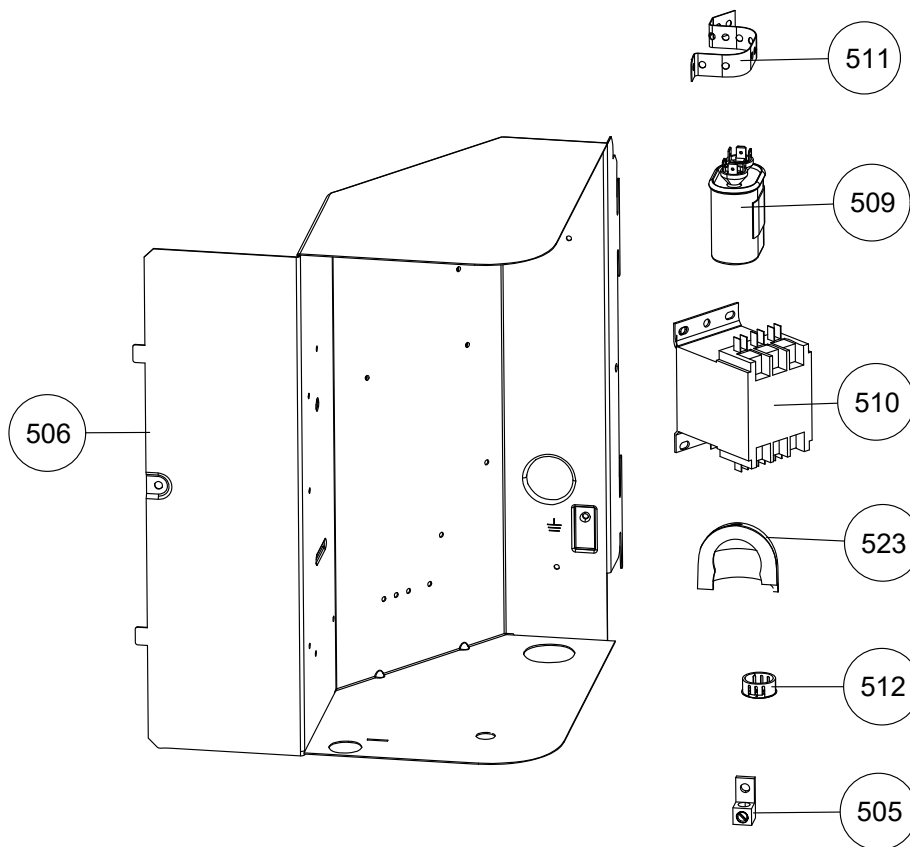

Section	Description
1	ELECTRICAL BOX / CONTROLS
2	SHEET METAL / CABINET PARTS
3	REFRIGERATION SYSTEM
6	ROOF ASSEM / OUTDOOR FAN AND MOTOR PARTS
8	MISCELLANEOUS
9	WIRING DIAGRAMS / VFD PARAMETERS
10	HARNESSES

Section : ELECTRICAL BOX / CONTROLS

Section	Callout	Replacement Part #	Description	Original Part #	RAC1431 8B21S	RAC1432 4B21S	RAC1433 0B21S	RAC1433 6B21S	RAC1434 2B21S
1	505	S1-02521798000	LUG,GROUND,ELECTRICAL ALUMINUM 1.06 X .5	S1-02521798000	1	1	1	1	1
1	506	S1-07339486001	CONTROL BOX,LARGE	S1-07339486001	1	1	1	1	1
1	509	S1-02425120700	CAP,RUN DUAL,45/5MFD,440V,ROUND	S1-02425120700				1	
1	509	S1-02425859700	CAP,RUN DUAL,35/5MFD,440V,ROUND	S1-02425859700	1	1			
1	509	S1-02425894700	CAP,RUN DUAL,40/5MFD,440V,ROUND	S1-02425894700			1		1
1	510	S1-02427531000	CNTCTR 1 POLE W/SHUNT,30A,24V	S1-02427531000	1	1	1	1	1
1	523	S1-02817106000	GASKET,RAIN HOOD,PLASTIC	S1-02817106000	1	1	1	1	1